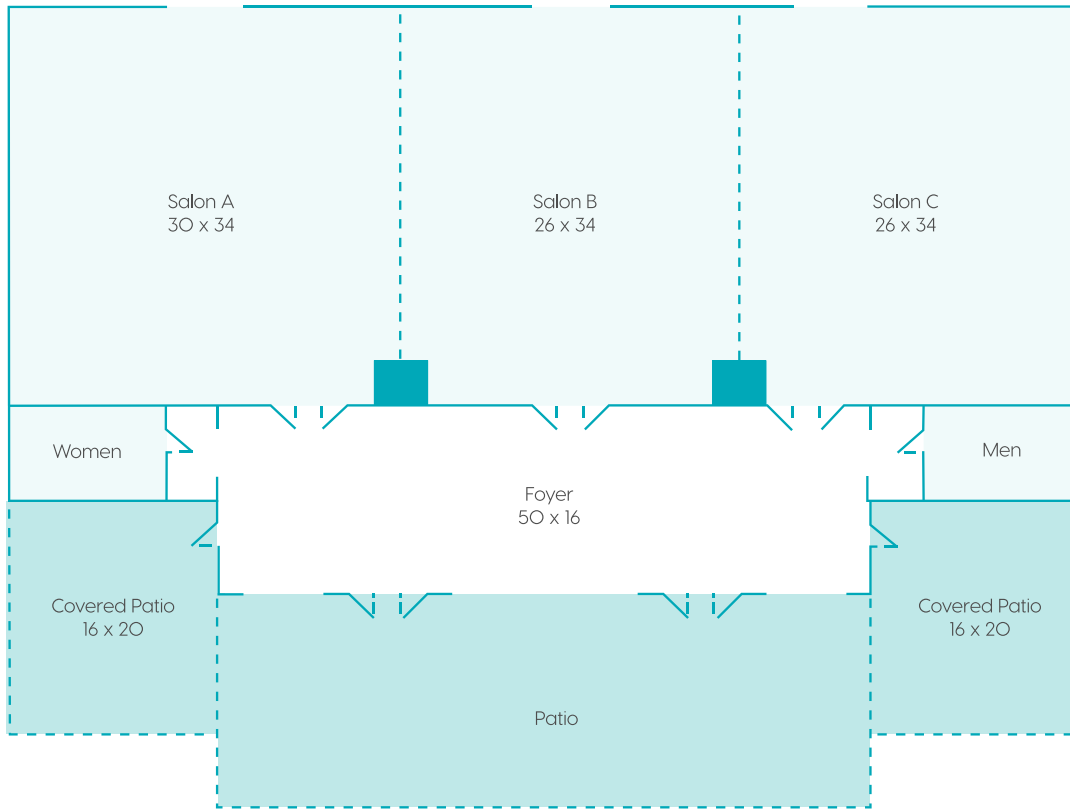

# Isla Bella Beach Resort

Hibiscus Center

	Size	Reception	Theatre	Class Room	Rounds	US or HS	Board
Hibiscus Ballroom (A,B,C)	2,788 sq/ft	345	320	160	240		
A	1,020 sq/ft	125	150	60	80		
B	884 sq/ft	110	140	50	70	25	28
C	884 sq/ft	110	140	60	75	25	28
A & B	1,904 sq/ft.	220	220	110	150		
B & C	1,768 sq/ft	200	200	100	140		
Foyer	800 sq/ft	100					
Hotel Lobby	96 sq/ft	25					
IL Mare Spa	240 sq/ft	10					

# Isla Bella Beach Resort

## Outdoor Areas

	Size	Reception	Rounds
Lobby Deck	736 sq/ft	80	
Hibiscus North	320 sq/ft	45	
Hibiscus South	320 sq/ft	45	
Pelican Point Marina	2,000 sq/ft	60	
Pool Deck	3,000 sq/ft	250	240
The Dunes	2,400 sq/ft	345	240
Sand Cove Beach	3,000 sq/ft	60	
Sunset Dock	520 sq/ft	50	
Town Square	5,600 sq/ft	200	